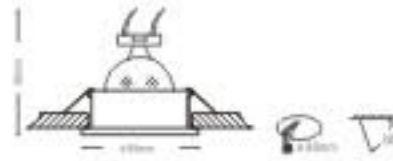

NDL827

- Lamp: 12V MR 16 50W max.
- Material: Aluminum cast
- With ceramic lamp holder; W/o lamp or transformer
- Available for 20mm max. ceiling board

Color:

WH	SG	CH	PB	BN	PP	BG
White	Silver	Chrom	Black	Brass	Gold	Blue
12	16	06	08	42	11	color code