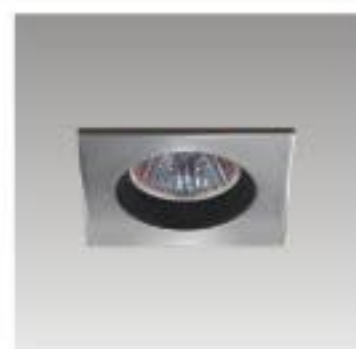

NDL852RS

- Lamp: 12V MR 11 35W max.
- Material: Zinc-alloy Cast
- Quantity/CTN(pcs): 54
- CTN Dimension: 480x250x170mm
- With ceramic lamp holder;
  W/o lamp or transformer
- Available for 15mm max. ceiling board

Color:

PS-BK SG-BK SN-BK

Back color: Black Black Black

Face color: Black Black Black

15/04 18/04 18/04 color code

15/04 18/04 18/04 color code

15/04 18/04 18/04 color code

15/04 18/04 18/04 color code

15/04 18/04 18/04 color code

15/04 18/04 18/04 color code

15/04 18/04 18/04 color code

15/04 18/04 18/04 color code

15/04 18/04 18/04 color code

15/04 18/04 18/04 color code

15/04 18/04 18/04 color code