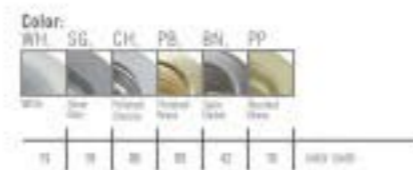

NDL191

- Lamp: 12V JC G4 35W
- Material: Iron punch, Glass
- Quantity/CTN(pcs): 48
- CTN Dimension: 305x160x260mm
- With ceramic lamp holder and lamp; W/o transformer
- Available for 20mm max. ceiling board

SLB122-2

- Lamp: JC G4 12V 2x20W max.
- Material: Iron punched
- Built-in electronic transformer
- Suitable for kitchen and cabinet

Model	CTN (pcs)	CTN Dimension
SLB122-2	12	730x160x255mm

Color: