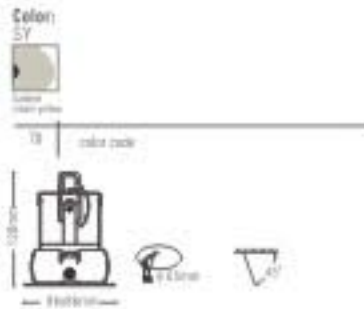

NDL727B

- Lamp: 12V MR 16 50W max.
- Material: Iron Punched
- Quantity/CTN(pcs): 20
- CTN Dimension: 480x230x245mm
- With ceramic lamp holder; W/o lamp or transformer
- Available for 30mm max. ceiling board