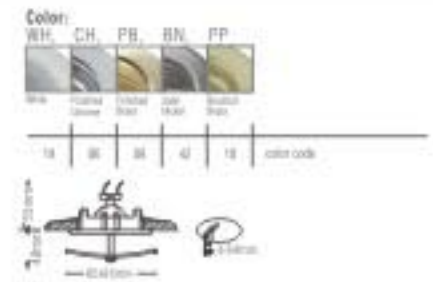

NDL814

- Lamp: 12V MR 16 50W max.
- Material: Zinc-alloy cast, Glass
- Quantity/CTN(pcs): 32
- CTN Dimension: 405x210x225mm
- With ceramic lamp holder; W/o lamp or transformer
- Available for 30mm max. ceiling board