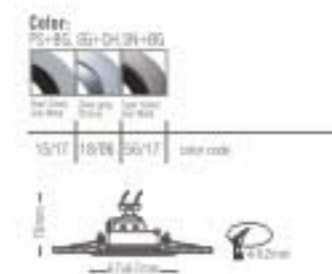

NDL840RS

- Lamp: 12V MR 11 35W max.
- Material: Zinc-alloy Cast
- Quantity/CTN(pcs): 54
- CTN Dimension: 405x250x170mm
- With ceramic lamp holder; W/o lamp or transformer
- Available for 15mm max. ceiling board