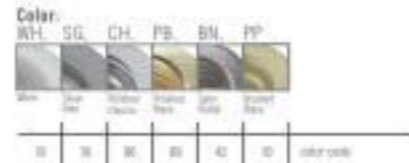

- Lamp: 12V JC G4 20W
- Material: Iron punch, Glass
- Quantity/CTN(pcs): 48
- CTN Dimension: 305x160x260mm
- With ceramic lamp holder and lamp; W/o transformer
- Available for 20mm max. ceiling board