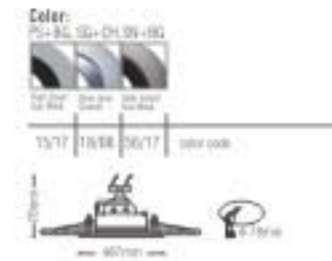

- Lamp: 12V MR 16 50W max.
- Material: Zinc-alloy Cast
- Quantity/CTN(pcs): 32
- CTN Dimension: 405x210x265mm
- With ceramic lamp holder; W/o lamp or transformer
- Available for 15mm max. ceiling board