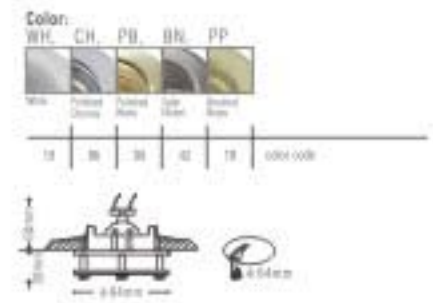

NDL707

Modern Design With Various Color Of Decorative Glass Ball, Suitable For Residential, Hotel, Etc.

- Lamp: 12V MR 16 50W max.
- Material: Iron Punched with glass ball
- Quantity/CTN(pcs): 20
- CTN Dimension: 590x280x255mm
- With ceramic lamp holder; W/o lamp or transformer
- Available for 30mm max. ceiling board

NDL710-E

- Lamp: 12V MR 16 50W max.
- Material: Iron Punched with crystal
- Quantity/CTN(pcs): 50
- CTN Dimension: 590x590x305mm
- Include ceramic lamp holder; Lamp or transformer not included
- Available for 30mm max. ceiling board

NDL816

- Lamp: 12V MR 16 50W max.
- Material: Zinc-alloy cast, Glass
- With ceramic lamp holder; W/o lamp or transformer
- Available for 30mm max. ceiling board

NDL814

- Lamp: 12V MR 16 50W max.
- Material: Zinc-alloy cast, Glass
- Quantity/CTN(pcs): 32
- CTN Dimension: 405x210x225mm
- With ceramic lamp holder; W/o lamp or transformer
- Available for 30mm max. ceiling board

NDL723

- Lamp: 12V MR 16 50W max.
- Material: Iron Punched with Glass
- Quantity/CTN(pcs): 50
- CTN Dimension: 580x240x380mm
- With ceramic lamp holder; W/o lamp or transformer
- Available for 30mm max. ceiling board