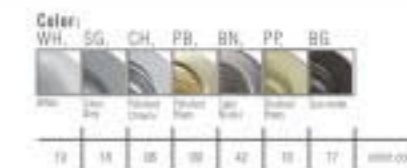

NDL715

- Lamp: 12V MR 16 50W max.
- Material: Iron punched
- Quantity/CTN(pcs): 32
- CTN Dimension: 405x425x235mm
- With ceramic lamp holder;
  W/o lamp or transformer
- Available for 21mm max. ceiling board