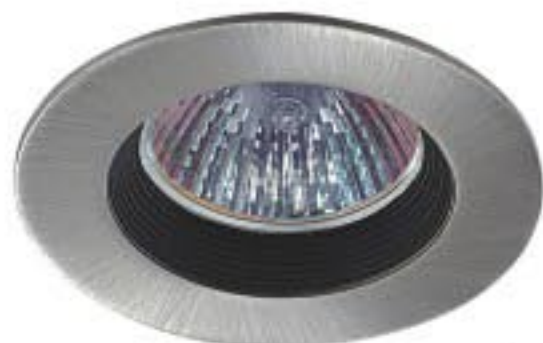

Inside Surface Of The Trim Always Is Black Painted.
Special Two-tone Design Can Show Your
Different Style And Taste

NDL852 / NDLA852

- Lamp: 12V MR 16 50W max.
- Material: Zinc-alloy cast
  Aluminum-alloy cast
- Quantity/CTN(pcs): 48
- CTN Dimension: 405x210x300mm
- With ceramic lamp holder;
  W/o lamp or transformer
- Available for 20mm max. ceiling board

Color:

PS-BK SG-BK SN-BK

Back color: Black Black Black

Face color: Black Black Black

15/04 18/04 18/04 color code