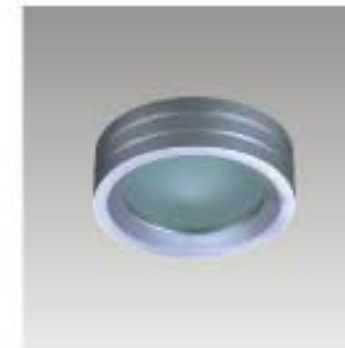

NDLA874C-65

- Lamp: 12V MR 16 50W max.
- Color: Satin Aluminum
- Material: Pure Aluminum
- Quantity/CTN(pcs): 50
- CTN Dimension: 410x170x275mm
- With ceramic lamp holder;
  W/o lamp or transformer
- Available for 15mm max. ceiling board

IP55, Suitable for Used in Bathroom And Kitchen