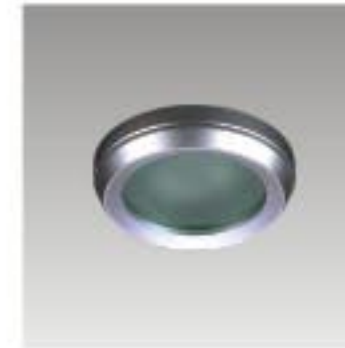

NDLA874A-65

- Lamp: 12V MR 16 50W max.
- Color: Satin Aluminum
- Material: Pure Aluminum
- Quantity/CTN(pcs): 50
- CTN Dimension: 410x170x275mm
- With ceramic lamp holder;
  W/o lamp or transformer
- Available for 15mm max. ceiling board

IP55, Suitable for Used in Bathroom And Kitchen