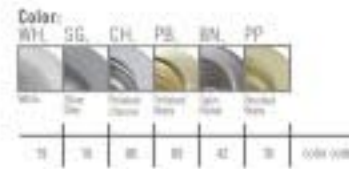

- Lamp: 12V MR 16 50W max.
- Material: Iron Punched with glass ball
- Quantity/CTN(pcs): 20
- CTN Dimension: 590x280x255mm
- With ceramic lamp holder; W/o lamp or transformer
- Available for 30mm max. ceiling board