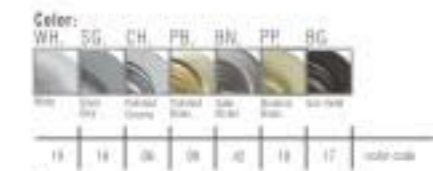

NDL188 / NDLA188

- Lamp: 12V MR 11 35W max.
- Material: Zinc-alloy Cast
  Aluminum-alloy cast
- Quantity/CTN(pcs): 32
- CTN Dimension: 305x160x260mm
- With ceramic lamp holder;
  W/o lamp or transformer
- Available for 15mm max. ceiling board