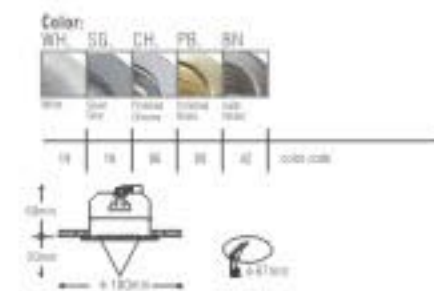

NDL710-E

- Lamp: 12V MR 16 50W max.
- Material: Iron Punched with crystal
- Quantity/CTN(pcs): 50
- CTN Dimension: 590x590x305mm
- Include ceramic lamp holder; Lamp or transformer not included
- Available for 30mm max. ceiling board