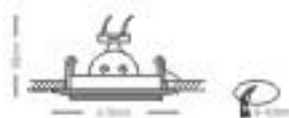

Different Shapes, Different Lock Rings, Different Tastes,
Different Applications