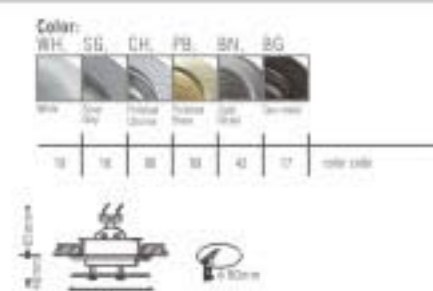

NDL723

- Lamp: 12V MR 16 50W max.
- Material: Iron Punched with Glass
- Quantity/CTN(pcs): 50
- CTN Dimension: 580x240x380mm
- With ceramic lamp holder; W/o lamp or transformer
- Available for 30mm max. ceiling board