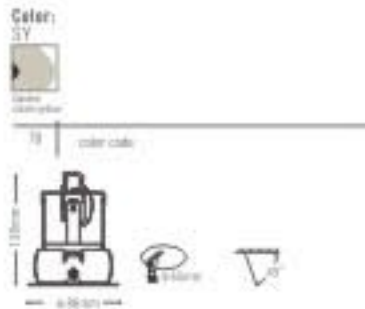

### NDL727A

- Lamp: 12V MR 16 50W max.
- Material: Iron Punched
- Quantity/CTN(pcs): 20
- CTN Dimension: 480x230x245mm
- With ceramic lamp holder; W/o lamp or transformer
- Available for 30mm max. ceiling board