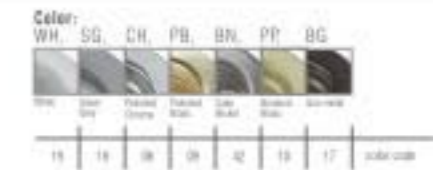

NDL152

- Lamp: 12V MR 11 35W max.
- Material: Iron Punched
- Quantity/CTN(pcs): 48
- CTN Dimension: 305x160x260mm
- With ceramic lamp holder;
  W/o lamp or transformer
- Available for 20mm max. ceiling board