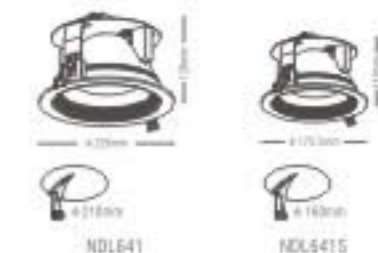

## NDL641S

- Lamp: Rx7S 70W
- Material: Aluminum Cast
- Quantity/CTN(pcs): 24
- CTN Dimension: 565x380x510mm
- Control gear or lamp not included

Color:

TS | TR | color code