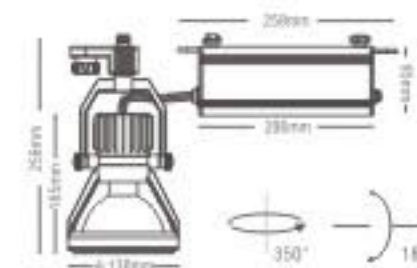

TLH303A

- Lamp: G12(CDM-T)70W
- Material: Aluminum
- Quantity/CTN(pcs): 4
- CTN Dimension: 585x315x350mm
- Include magnetic gear, lamp not included