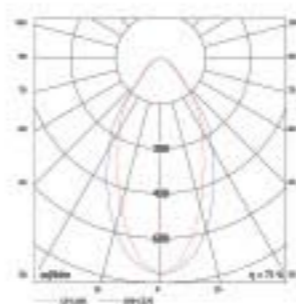

# NDL606

- Lamp: Rx7s 70W
- Material: Steel housing, toughened glass
- Quantity/CTN(pcs): 2
- CTN Dimension: 540x275x370mm
- Include magnetic control gear; lamp not included

Color:

1:1 color scale

Chain Length: 1 m