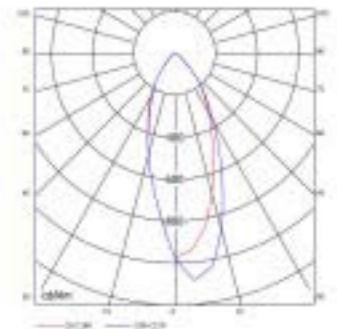

# NDL651H

- Lamp: G12(CDM-T) 150W max.
- Material: Aluminum Cast
- Quantity/CTN(pcs): 12
- CTN Dimension: 510x345x390mm
- Control gear or lamp not included

Color:

WH, SG

18 | 18 | color code