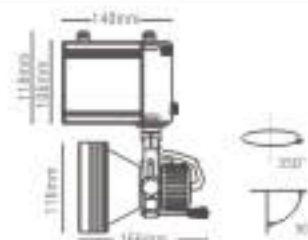

TLH300

- Lamp: G12(CDM-T)70W
- Material: Aluminum
- Quantity/CTN(pcs): 6
- CTN Dimension: 500x330x600mm
- Include magnetic gear, lamp not included