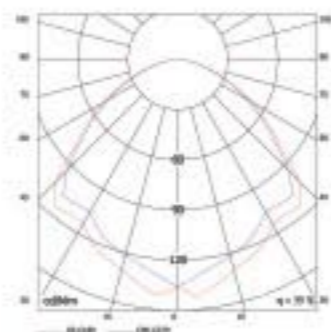

NDL617

- Lamp: E27 HDI-E 150W max.
- Material: Aluminum housing, toughened glass
- Color: Oxidized aluminum
- Quantity/CTN(pcs): 2
- CTN Dimension: 340x340x410mm
- Include magnetic control gear; lamp not included

Chain Length: 1 m

NDL606

- Lamp: Rx7s 70W
- Material: Steel housing, toughened glass
- Quantity/CTN(pcs): 2
- CTN Dimension: 540x275x370mm
- Include magnetic control gear; lamp not included

Color:

1:1 color scale

Chain Length: 1 m

NDL607

- Lamp: Rx7s 70W
- Material: Steel housing, toughened glass
- Quantity/CTN(pcs): 2
- CTN Dimension: 540x275x320mm
- Include magnetic control gear; lamp not included

Color:

1:1 color scale

Chain Length: 1 m