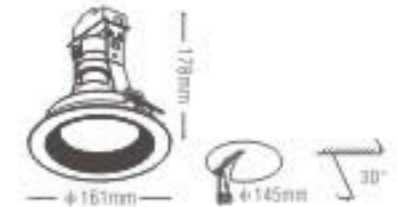

# NDL651P/L

- Lamp: PAR30-L(CDM-R) 70W
- Material: Aluminum Cast
- Quantity/CTN(pcs): 12
- CTN Dimension: 510x345x390mm
- Control gear or lamp not included

Color:

WH, SG

18 | 18 | color code