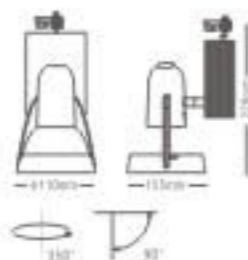

### TLQE308P/L

- Lamp: PAR30-L(CDM-R)70W
- Material: Aluminum gear box, plastic spot
- Quantity/CTN(pcs): 6
- CTN Dimension: 500x290x465mm
- Include **Electronic Gear**, lamp not included

Color:

11 | color code