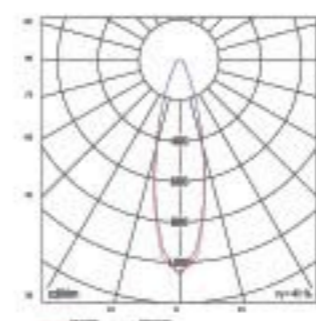

## NDL638

- Lamp: G12(CDM-T) 150W max.
- Material: Aluminum cast
- Quantity/CTN(pcs): 8
- CTN Dimension: 360x360x405mm
- Control gear or lamp not included

Color:

TS | color code