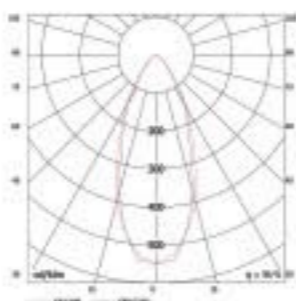

# NDL634

- Lamp: G12(CDM-T) 150W max.
- Material: Aluminum-cast, Toughened Glass
- Quantity/CTN(pcs): 4
- CTN Dimension: 495 x255x455mm
- Control gear or lamp not included

Color:

TS | TR | color code