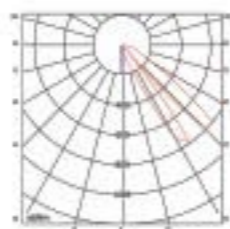

### TLQE308P/L

- Lamp: PAR30-L(CDM-R)70W
- Material: Aluminum gear box, plastic spot
- Quantity/CTN(pcs): 6
- CTN Dimension: 500x290x465mm
- Include **Electronic Gear**, lamp not included

Color:

11 | color code