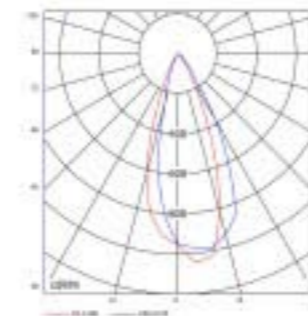

NDL653PA

- Lamp: PAR30-L(CDM-R) 70W
- Material: Aluminum -cast
- Quantity/CTN(pcs): 4
- CTN Dimension: 505x445x310 mm
- Control gear or lamp not included

Color: WH

mm

A Type is adjustable, can be used as wallwasher
B Type is fixed

NDL653PB

- Lamp: PAR30-L(CDM-R) 70W
- Material: Aluminum -cast
- Quantity/CTN(pcs): 4
- CTN Dimension: 505x445x310 mm
- Control gear or lamp not included

Color: WH

mm

NDL653GA

- Lamp: G12(CDM-T) 150W max.
- Material: Aluminum -cast
- Quantity/CTN(pcs): 4
- CTN Dimension: 505x445x310mm
- Control gear or lamp not included

Color: WH

mm

NDL653GB

- Lamp: G12(CDM-T) 150W max.
- Material: Aluminum -cast
- Quantity/CTN(pcs): 4
- CTN Dimension: 505x445x310mm
- Control gear or lamp not included

Color: WH

mm

NDL654PA/NDL654PB

A Type is adjustable, can be used as wallwasher
B Type is fixed

- Lamp: PAR38 120W max.
- Material: Aluminum -cast
- Quantity/CTN(pcs): 4
- CTN Dimension: 565x505x330mm
- Control gear or lamp not included

Color: WH

mm

NDL654PA

NDL654PB

NDL654PA

NDL654PB

NDL645

- Lamp: Rx7s 150W max.
- Material: Aluminum -cast, Toughened Glass
- Quantity/CTN(pcs): 6
- CTN Dimension: 725x250x255mm
- Control gear or lamp not included

Color: WH

mm

NDL645R

- Lamp: Rx7s 150W max.
- Material: Aluminum -cast, Toughened Glass
- Quantity/CTN(pcs): 6
- CTN Dimension: 725x250x255mm
- Control gear or lamp not included

Color: WH

mm