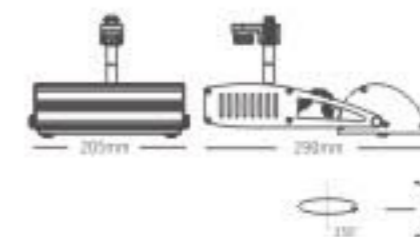

TLQE305

- Lamp: Rx7s 70W
- Material: Aluminum
- Quantity/CTN(pcs): 6
- CTN Dimension: 500x345x570mm
- Include **Electronic Gear**, lamp not included