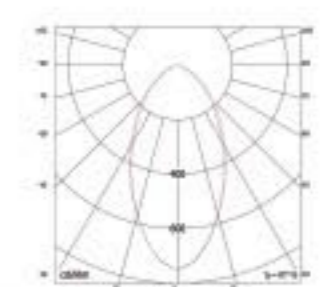

## NDL603

- Lamp: Rx7s 70W
- Material: Aluminum-alloy Cast
- Quantity/CTN(pcs): 6
- CTN Dimension: 545x190x295mm
- Control gear or lamp not included

Color:

WH

10 100mm