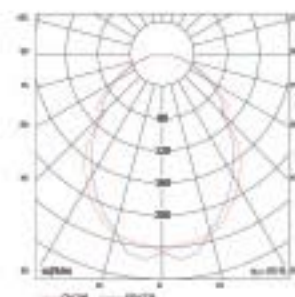

## NDL628

- Lamp: Rø7S 150W max.
- Material: Steel housing, toughened glass
- Quantity/CTN(pcs): 4
- CTN Dimension: 550x550x280mm
- Include magnetic control gear; lamp not included

Color:  
WH

10 | color code