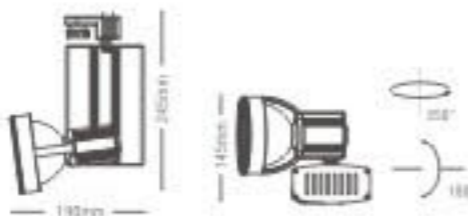

# TLH309

- Lamp: PAR30-L(CDM-R)70W
- Material: Aluminum gear box, plastic spot
- Quantity/CTN(pcs): 6
- CTN Dimension: 520x295x445mm
- Include magnetic gear, lamp not included

Color:

SS

SS

SS

SS

SS