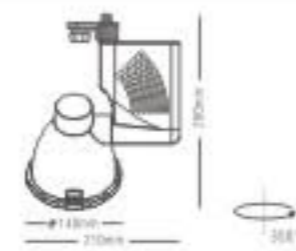

TLQE308P/L

- Lamp: PAR30-L(CDM-R)70W
- Material: Aluminum gear box, plastic spot
- Quantity/CTN(pcs): 6
- CTN Dimension: 500x290x465mm
- Include **Electronic Gear**, lamp not included

Color:

11 | color code

TLQE308H

- Lamp: G12(CDM-T)70W
- Material: Aluminum gear box, plastic spot
- Quantity/CTN(pcs): 6
- CTN Dimension: 515x325x415mm
- Include **Electronic Gear**, lamp not included

Color:

12 | color code

TLQE307

- Lamp: G12(CDM-T)70W
- Material: Aluminum gear box, plastic spot
- Quantity/CTN(pcs): 6
- CTN Dimension: 560x350x570mm
- Include **Electronic Gear**, lamp not included

Color:

12 | color code

Model	Lamp	Quantity/CTN(pcs)	CTN Dimension
TLQE400HA	G12 (CDM-T) 70W	6	640x340x555mm
TLQE400HC	G12 (CDM-T) 70W	6	640x340x555mm
TLQE400P/L	PAR30-L (CDM-R) 70W	6	640x340x555mm

- Material: Aluminum
- Include **Electronic Gear**, lamp not included

100 | 16 | 84 | color code

TLQE400HA

TLQE400HC

TLQE400P/L

There are 10° and 24° reflectors at your option;

The diffuser can be Black Ring Type or Honeycomb Type.