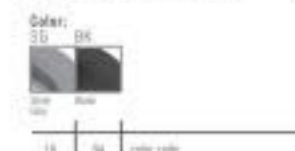

TLQE305

- Lamp: Rx7s 70W
- Material: Aluminum
- Quantity/CTN(pcs): 6
- CTN Dimension: 500x345x570mm
- Include **Electronic Gear**, lamp not included