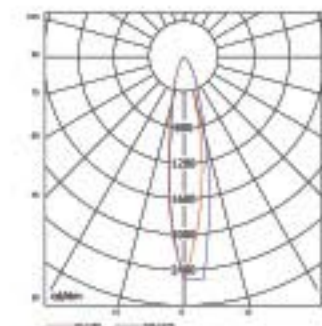

TLH305

- Lamp: Rx7s 70W
- Material: Aluminum
- Quantity/CTN(pcs): 6
- CTN Dimension: 500x345x570mm
- Include magnetic gear, lamp not included

Color: