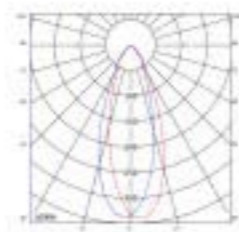

TLQE303

- Lamp: G12(CDM-T)70W
- Material: Aluminum
- Quantity/CTN(pcs): 6
- CTN Dimension: 600x330x660mm
- Include **Electronic Gear**, lamp not included