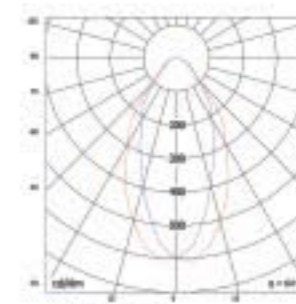

# NDL607

- Lamp: Rx7s 70W
- Material: Steel housing, toughened glass
- Quantity/CTN(pcs): 2
- CTN Dimension: 540x275x320mm
- Include magnetic control gear; lamp not included

Color:

1:1 color scale

Chain Length: 1 m