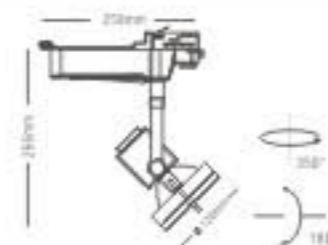

TLQE299

- Lamp: G12(CDM-T)70W
- Material: Aluminum
- Quantity/CTN(pcs): 6
- CTN Dimension: 600x330x660mm
- Include **Electronic Gear**, lamp not included