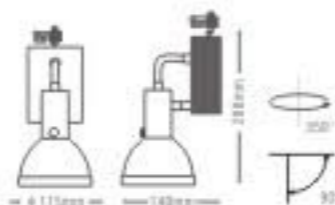

TLQE307

- Lamp: G12(CDM-T)70W
- Material: Aluminum gear box, plastic spot
- Quantity/CTN(pcs): 6
- CTN Dimension: 560x350x570mm
- Include **Electronic Gear**, lamp not included

Color:

12 | color code