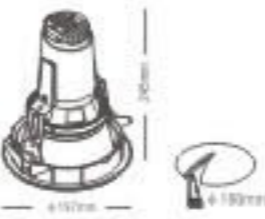

NDL653PA

- Lamp: PAR30-L(CDM-R) 70W
- Material: Aluminum -cast
- Quantity/CTN(pcs): 4
- CTN Dimension: 505x445x310 mm
- Control gear or lamp not included

Color: WH

mm

A Type is adjustable, can be used as wallwasher
B Type is fixed

NDL653PB

- Lamp: PAR30-L(CDM-R) 70W
- Material: Aluminum -cast
- Quantity/CTN(pcs): 4
- CTN Dimension: 505x445x310 mm
- Control gear or lamp not included

Color: WH

mm

NDL653GA

- Lamp: G12(CDM-T) 150W max.
- Material: Aluminum -cast
- Quantity/CTN(pcs): 4
- CTN Dimension: 505x445x310mm
- Control gear or lamp not included

Color: WH

mm

NDL653GB

- Lamp: G12(CDM-T) 150W max.
- Material: Aluminum -cast
- Quantity/CTN(pcs): 4
- CTN Dimension: 505x445x310mm
- Control gear or lamp not included

Color: WH

mm

NDL654PA/NDL654PB

A Type is adjustable, can be used as wallwasher
B Type is fixed

- Lamp: PAR38 120W max.
- Material: Aluminum -cast
- Quantity/CTN(pcs): 4
- CTN Dimension: 565x505x330mm
- Control gear or lamp not included

Color: WH

mm

NDL654PA

NDL654PB

NDL654PA

NDL654PB

NDL645

- Lamp: Rx7s 150W max.
- Material: Aluminum -cast, Toughened Glass
- Quantity/CTN(pcs): 6
- CTN Dimension: 725x250x255mm
- Control gear or lamp not included

Color: WH

mm

NDL645R

- Lamp: Rx7s 150W max.
- Material: Aluminum -cast, Toughened Glass
- Quantity/CTN(pcs): 6
- CTN Dimension: 725x250x255mm
- Control gear or lamp not included

Color: WH

mm