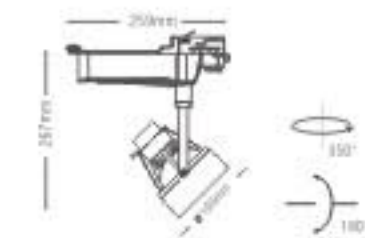

3-Phase Track

Features:

- Patented design of the gear box, shapely, safe structure
- Equipped with TUV approved imported 3-phase track adaptor, (the color of the adaptor always is Black) when Several pieces of 3-Phase track metal-halide lights are used on one track, each single fitting can be switched Off/on individually by the 3-Phase adaptor.
- Equipped with KEMA approved imported electronic ballast, quality is assuring.
- The white color won't become yellow because of special heat-resistant powder coating
- There are different shapes of spots for your options.

Applications:

- Fashion shops, Showrooms, Brand Chains Stores, Exhibitions, etc.

TLQE294

- Lamp: G12(CDM-T)70W
- Material: Aluminum
- Quantity/CTN(pcs): 6
- CTN Dimension: 590x310x600mm
- Include **Electronic Gear**, lamp not included

420 18 60 color code

TLQE284

- Lamp: G12(CDM-T)70W
- Material: Aluminum
- Quantity/CTN(pcs): 4
- CTN Dimension: 580x340x285mm
- Include **Electronic Gear**, lamp not included

420 18 60 color code