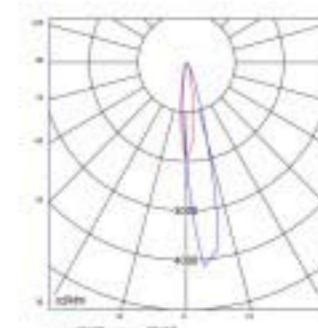

- Lamp: 70W PAR30-L(CDM-R)
- Material: Steel Housing
- Quantity/CTN(pcs): 4
- CTN Dimension: 620x420x540mm
- Control gear or lamp not included

Color:

WH

19 | color code

NDL640

- Lamp: G12(CDM-T) 150W max.
- Material: Aluminum Cast, Toughened Glass
- Quantity/CTN(pcs): 12
- CTN Dimension: 430x430x460mm
- Control gear or lamp not included

Color:

WH SG

19 | color code