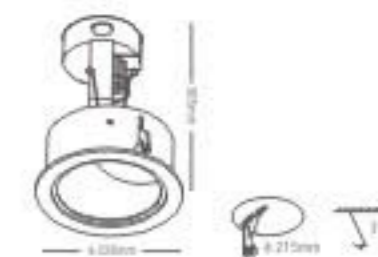

# NDLB625

- Lamp: PAR38 100W max.
- Material: Steel Housing
- Quantity/CTN(pcs): 4
- CTN Dimension: 485x485x320mm
- Control gear or lamp not included

Color:

WH

19 | color code