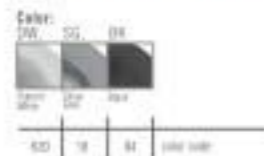

TLQE300

- Lamp: G12(CDM-T)70W
- Material: Aluminum
- Quantity/CTN(pcs): 6
- CTN Dimension: 500x330x600mm
- Include **Electronic Gear**, lamp not included