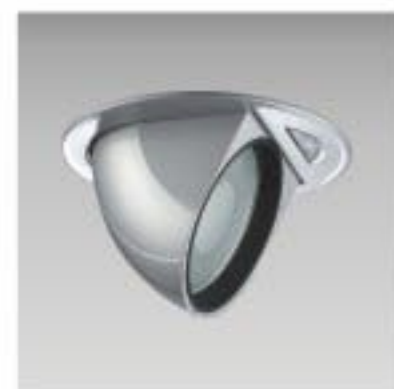

- Lamp: 70W PAR30-L(CDM-R)
- Material: Steel Housing
- Quantity/CTN(pcs): 4
- CTN Dimension: 620x420x540mm
- Control gear or lamp not included

Color:

WH

19 | color code

NDL640

- Lamp: G12(CDM-T) 150W max.
- Material: Aluminum Cast, Toughened Glass
- Quantity/CTN(pcs): 12
- CTN Dimension: 430x430x460mm
- Control gear or lamp not included

Color:

WH SG

19 | color code