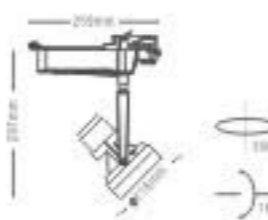

Model	Lamp	Quantity/CTN(pcs)	CTN Dimension
TLQE400HA	G12 (CDM-T) 70W	6	640x340x555mm
TLQE400HC	G12 (CDM-T) 70W	6	640x340x555mm
TLQE400P/L	PAR30-L (CDM-R) 70W	6	640x340x555mm

- Material: Aluminum
- Include **Electronic Gear**, lamp not included

100 | 16 | 84 | color code

TLQE400HA