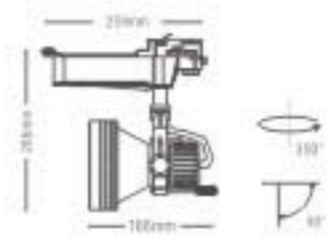

TLQE300

- Lamp: G12(CDM-T)70W
- Material: Aluminum
- Quantity/CTN(pcs): 6
- CTN Dimension: 500x330x600mm
- Include **Electronic Gear**, lamp not included