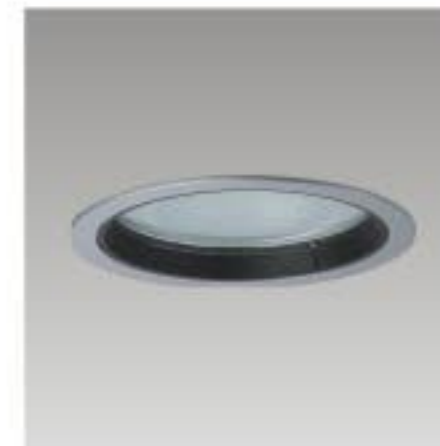

## NDL602

- Lamp: Rx7s 150W max.
- Material: Aluminum-alloy Cast; Glass
- Quantity/CTN(pcs): 6
- CTN Dimension: 755x260x305mm
- Control gear or lamp not included

Color:

WH

10 100mm

## NDL638

- Lamp: G12(CDM-T) 150W max.
- Material: Aluminum cast
- Quantity/CTN(pcs): 8
- CTN Dimension: 360x360x405mm
- Control gear or lamp not included

Color:

TS | color code

## NDL641

- Lamp: Rx7S 150W.
- Material: Aluminum Cast
- Quantity/CTN(pcs): 12
- CTN Dimension: 480x480x445mm
- Control gear or lamp not included