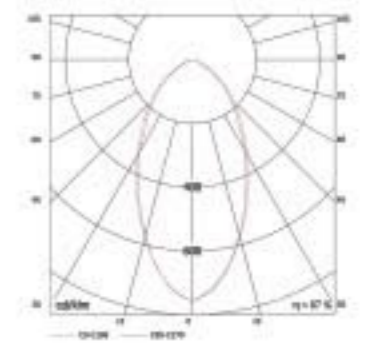

## NDL602

- Lamp: Rx7s 150W max.
- Material: Aluminum-alloy Cast; Glass
- Quantity/CTN(pcs): 6
- CTN Dimension: 755x260x305mm
- Control gear or lamp not included

Color:

WH

10 100mm