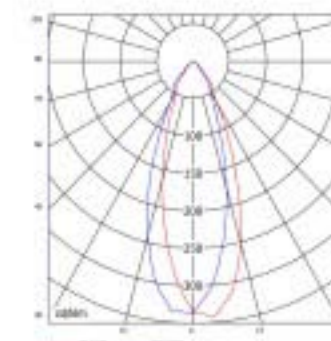

TLH284

- Lamp: G12(CDM-T)150W max.
- Material: Aluminum
- Quantity/CTN(pcs): 4
- CTN Dimension: 580x340x285mm
- Include magnetic gear, lamp not included