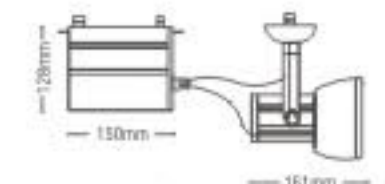

TLH293P/L

- Lamp: PAR30/L(CDM-T)70W
- Material: Aluminum
- Quantity/CTN(pcs): 6
- CTN Dimension: 610x360x555mm
- Include magnetic gear, lamp not included