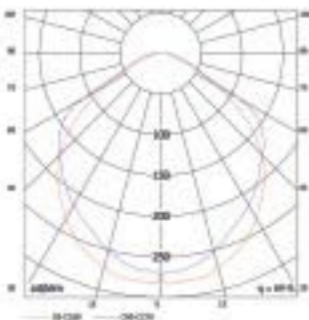

- Lamp: Rx7s 150W max.
- Material: Aluminum-cast, Toughened Glass
- Quantity/CTN(pcs): 8
- CTN Dimension: 500x300x300mm
- Control gear or lamp not included

Color:

WH

18 | 18 | color code