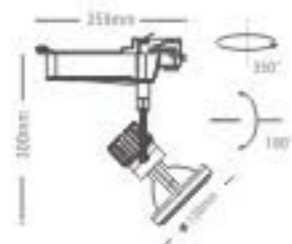

TLQE303

- Lamp: G12(CDM-T)70W
- Material: Aluminum
- Quantity/CTN(pcs): 6
- CTN Dimension: 600x330x660mm
- Include **Electronic Gear**, lamp not included