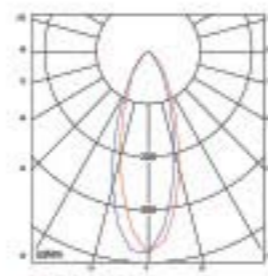

TLQE308P/L

- Lamp: PAR30-L(CDM-R)70W
- Material: Aluminum gear box, plastic spot
- Quantity/CTN(pcs): 6
- CTN Dimension: 500x290x465mm
- Include **Electronic Gear**, lamp not included

Color:

11 | color code

TLQE308H

- Lamp: G12(CDM-T)70W
- Material: Aluminum gear box, plastic spot
- Quantity/CTN(pcs): 6
- CTN Dimension: 515x325x415mm
- Include **Electronic Gear**, lamp not included

Color:

12 | color code

TLQE307

- Lamp: G12(CDM-T)70W
- Material: Aluminum gear box, plastic spot
- Quantity/CTN(pcs): 6
- CTN Dimension: 560x350x570mm
- Include **Electronic Gear**, lamp not included

Color:

12 | color code

Model	Lamp	Quantity/CTN(pcs)	CTN Dimension
TLQE400HA	G12 (CDM-T) 70W	6	640x340x555mm
TLQE400HC	G12 (CDM-T) 70W	6	640x340x555mm
TLQE400P/L	PAR30-L (CDM-R) 70W	6	640x340x555mm

- Material: Aluminum
- Include **Electronic Gear**, lamp not included

100 | 16 | 84 | color code

TLQE400HA

TLQE400HC

TLQE400P/L

There are 10° and 24° reflectors at your option;

The diffuser can be Black Ring Type or Honeycomb Type.