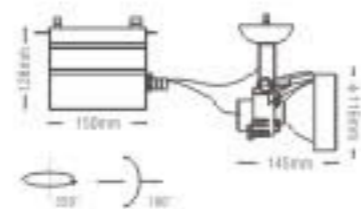

TLH294A

- Lamp: G12(CDM-T) 70W
- Material: Aluminum
- Quantity/CTN(pcs): 4
- CTN Dimension: 590X310X405mm
- Include magnetic gear, lamp not included