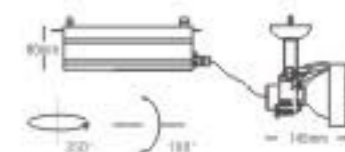

TLH293H

- Lamp: G12(CDM-T)70W
- Material: Aluminum
- Quantity/CTN(pcs): 4
- CTN Dimension: 580x340x305mm
- Include magnetic gear, lamp not included

TLH299A

- Lamp: G12(CDM-T)70W
- Material: Aluminum
- Quantity/CTN(pcs): 4
- CTN Dimension: 585x315x350mm
- Include magnetic gear, lamp not included

TLH294

- Lamp: G12(CDM-T) 70W
- Material: Aluminum
- Quantity/CTN(pcs): 4
- CTN Dimension: 580x340x285mm
- Include magnetic gear, lamp not included

TLH294A

- Lamp: G12(CDM-T) 70W
- Material: Aluminum
- Quantity/CTN(pcs): 4
- CTN Dimension: 590X310X405mm
- Include magnetic gear, lamp not included