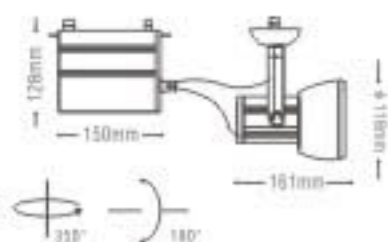

TLH293H

- Lamp: G12(CDM-T)70W
- Material: Aluminum
- Quantity/CTN(pcs): 4
- CTN Dimension: 580x340x305mm
- Include magnetic gear, lamp not included