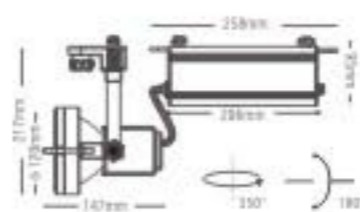

TLH299A

- Lamp: G12(CDM-T)70W
- Material: Aluminum
- Quantity/CTN(pcs): 4
- CTN Dimension: 585x315x350mm
- Include magnetic gear, lamp not included