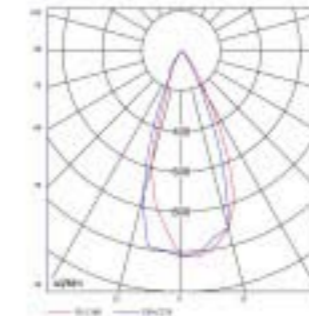

Color: WH

mm

NDL654PA

NDL654PB

NDL654PA

NDL654PB