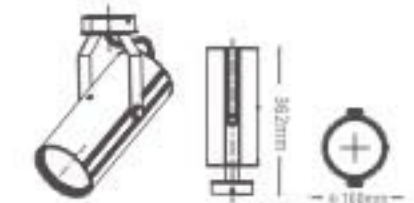

Adjustable At Any Angle  
The Angle-limit Fitting Preventing Over-tilt  
Easy Lamp Replacement By Screwing Off The Regulating Shaft