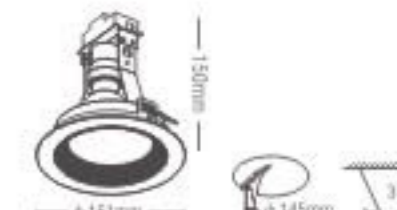

## NDL653PA

- Lamp: PAR30-L(CDM-R) 70W
- Material: Aluminum -cast
- Quantity/CTN(pcs): 4
- CTN Dimension: 505x445x310 mm
- Control gear or lamp not included

Color: WH

mm

A Type is adjustable, can be used as wallwasher  
B Type is fixed