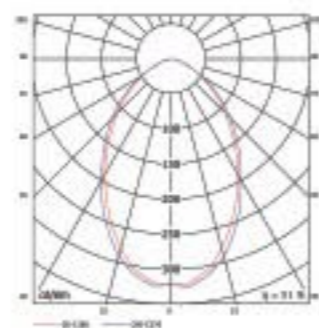

NDL630NG

- Lamp: Rx7S 150W max.
- Material: Steel Housing, Toughened Glass
- Quantity/CTN(pcs): 8
- CTN Dimension: 490x490x305mm
- Control gear or lamp not included

Color:

WH

19 | color code

NDLB624

- Lamp: 70W PAR30-L(CDM-R)
- Material: Steel Housing
- Quantity/CTN(pcs): 4
- CTN Dimension: 620x420x540mm
- Control gear or lamp not included

Color:

WH

19 | color code

NDL640

- Lamp: G12(CDM-T) 150W max.
- Material: Aluminum Cast, Toughened Glass
- Quantity/CTN(pcs): 12
- CTN Dimension: 430x430x460mm
- Control gear or lamp not included

Color:

WH SG

19 | color code

NDLB625

- Lamp: PAR38 100W max.
- Material: Steel Housing
- Quantity/CTN(pcs): 4
- CTN Dimension: 485x485x320mm
- Control gear or lamp not included

Color:

WH

19 | color code