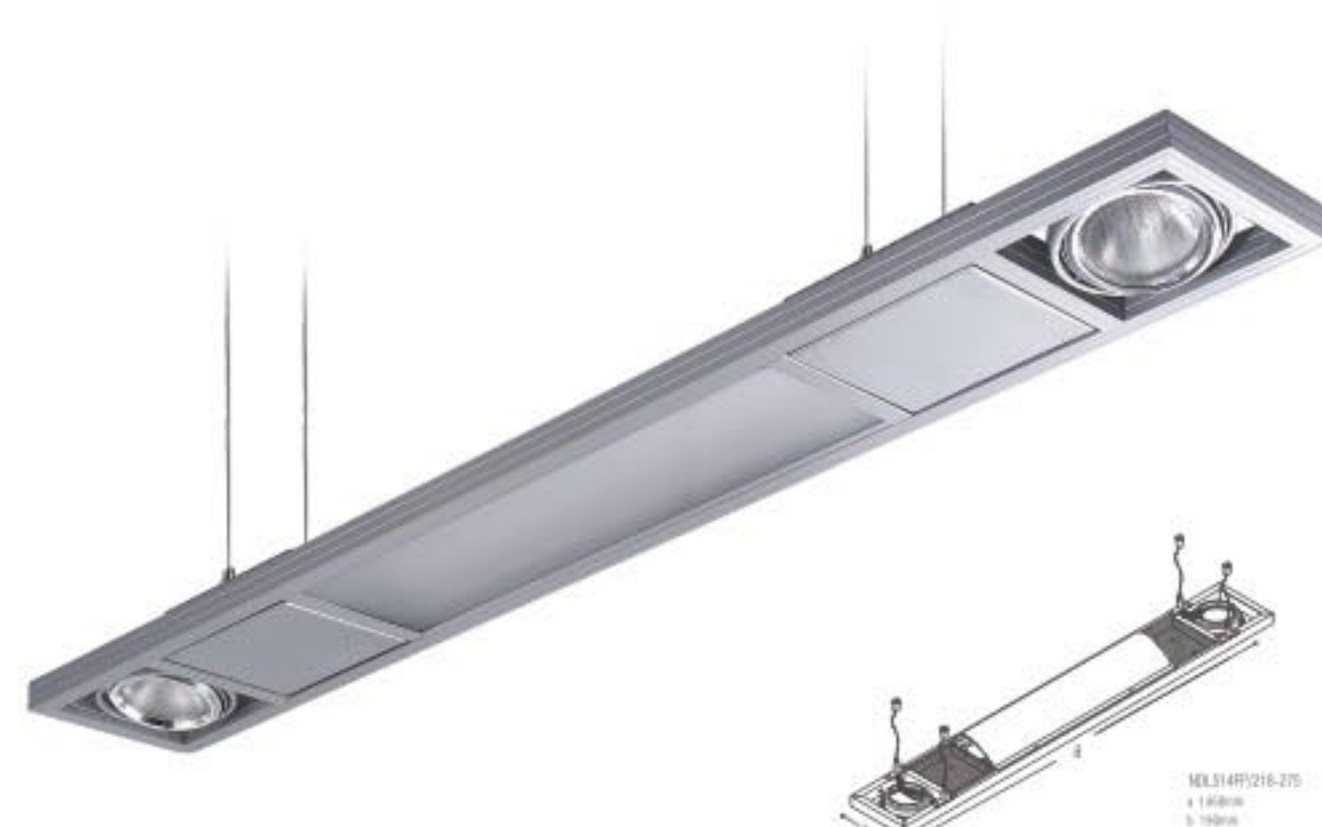

NDL514FP-L/218-270
 • 180mm
 • 150mm
 NDL514FP-L/236-270
 • 187mm
 • 150mm

NDL514FP/218-275
 • 180mm
 • 150mm
 NDL514FP/236-275
 • 187mm
 • 150mm

NDL514FP-L/218-270

- Lamp: T8 2x18W + PAR30-L(CDM-R) 2x70W
- Material: Aluminum
- Include magnetic ballasts for T8 and electronic ballasts for metal-halide. Lamp not included