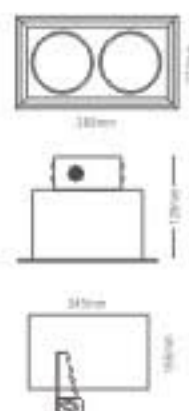

TRP

Application:

- Multiple lights are most commonly used in Fashion Shops, Accouterment Shops, Showrooms, Museum, Restaurant, etc.

Recessed

Suspension

Ceiling Mounted

NDL502A

- Lamp: 12V QR111 2x50W
- Material: Aluminum Frame, Iron Punched Housing
- Quantity/CTN(pcs): 2
- CTN Dimension: 440x265x355mm
- Include electronic transformer
Lamp not included

NDL501A

- Lamp: 12V QR111 50W
- Material: Aluminum Frame, Iron Punched Housing
- Quantity/CTN(pcs): 4
- CTN Dimension: 535x265x340mm
- Include electronic transformer
Lamp not included

NDL503A

- Lamp: 12V QR111 3x50W
- Material: Aluminum Frame, Iron Punched Housing
- Quantity/CTN(pcs): 2
- CTN Dimension: 580x265x355mm
- Include electronic transformer
Lamp not included