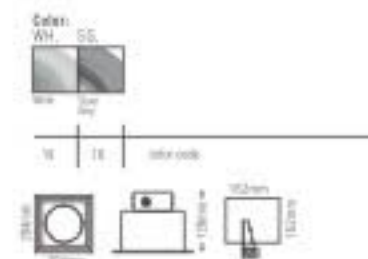

NDL501A

- Lamp: 12V QR111 50W
- Material: Aluminum Frame, Iron Punched Housing
- Quantity/CTN(pcs): 4
- CTN Dimension: 535x265x340mm
- Include electronic transformer
Lamp not included

NDL503A

- Lamp: 12V QR111 3x50W
- Material: Aluminum Frame, Iron Punched Housing
- Quantity/CTN(pcs): 2
- CTN Dimension: 580x265x355mm
- Include electronic transformer
Lamp not included