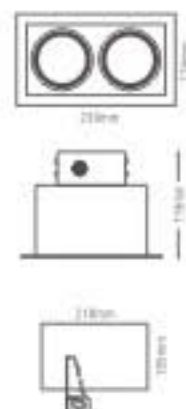

NDL504SLA

- Lamp: 12V MR16 4x50W max.
- Material: Aluminum Frame, Iron Punched Housing
- Quantity/CTN(pcs): 4
- CTN Dimension: 500x365x320mm
- Include electronic transformer
Lamp not included

NDL502B

- Lamp: 12V QR111 2x50W
- Material: Aluminum Frame, Iron Punched Housing
- Quantity/CTN(pcs): 2
- CTN Dimension: 440x265x355mm
- Include electronic transformer
Lamp not included

NDL501B

- Lamp: 12V QR111 50W
- Material: Aluminum Frame, Iron Punched Housing
- Quantity/CTN(pcs): 4
- CTN Dimension: 535x265x340mm
- Include electronic transformer
Lamp not included

NDL503B

- Lamp: 12V QR111 3x50W
- Material: Aluminum Frame, Iron Punched Housing
- Quantity/CTN(pcs): 2
- CTN Dimension: 580x265x355mm
- Include electronic transformer
Lamp not included

NDL504B

- Lamp: 12V QR111 4x50W
- Material: Aluminum Frame, Iron Punched Housing
- Quantity/CTN(pcs): 2
- CTN Dimension: 440x440x355mm
- Include electronic transformer
Lamp not included

NDL504LB

- Lamp: 12V QR111 4x50W
- Material: Aluminum Frame, Iron Punched Housing
- Quantity/CTN(pcs): 2
- CTN Dimension: 730x265x355mm
- Include electronic transformer
Lamp not included

NDL502SB

- Lamp: 12V MR16 2x50W max.
- Material: Aluminum Frame, Iron Punched Housing
- Quantity/CTN(pcs): 4
- CTN Dimension: 365x290x320mm
- Include electronic transformer
Lamp not included

NDL501SB

- Lamp: 12V MR16 50W max.
- Material: Aluminum Frame, Iron Punched Housing
- Quantity/CTN(pcs): 4
- CTN Dimension: 420x210x340mm
- Include electronic transformer
Lamp not included