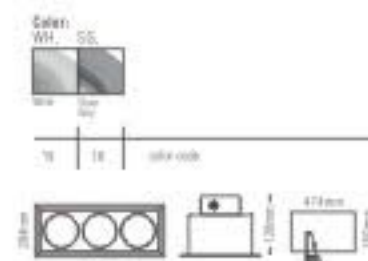

NDL501A

- Lamp: 12V QR111 50W
- Material: Aluminum Frame, Iron Punched Housing
- Quantity/CTN(pcs): 4
- CTN Dimension: 535x265x340mm
- Include electronic transformer
Lamp not included

NDL503A

- Lamp: 12V QR111 3x50W
- Material: Aluminum Frame, Iron Punched Housing
- Quantity/CTN(pcs): 2
- CTN Dimension: 580x265x355mm
- Include electronic transformer
Lamp not included