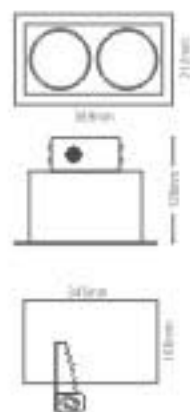

NDL504A

- Lamp: 12V QR111 4x50W
- Material: Aluminum Frame, Iron Punched Housing
- Quantity/CTN(pcs): 2
- CTN Dimension: 440x440x355mm
- Include electronic transformer
Lamp not included

NDL504LA

- Lamp: 12V QR111 4x50W
- Material: Aluminum Frame, Iron Punched Housing
- Quantity/CTN(pcs): 2
- CTN Dimension: 730x265x355mm
- Include electronic transformer
Lamp not included

NDL502SA

- Lamp: 12V MR16 2x50W max.
- Material: Aluminum Frame, Iron Punched Housing
- Quantity/CTN(pcs): 4
- CTN Dimension: 365x290x320mm
- Include electronic transformer
Lamp not included

NDL501SA

- Lamp: 12V MR16 50W max.
- Material: Aluminum Frame, Iron Punched Housing
- Quantity/CTN(pcs): 4
- CTN Dimension: 420x210x340mm
- Include electronic transformer
Lamp not included

NDL503SA

- Lamp: 12V MR16 3x50W max.
- Material: Aluminum Frame, Iron Punched Housing
- Quantity/CTN(pcs): 4
- CTN Dimension: 405x365x320mm
- Include electronic transformer
Lamp not included

NDL504SA

- Lamp: 12V MR16 4x50W max.
- Material: Aluminum Frame, Iron Punched Housing
- Quantity/CTN(pcs): 2
- CTN Dimension: 335x335x370mm
- Include electronic transformer
Lamp not included

NDL504SLA

- Lamp: 12V MR16 4x50W max.
- Material: Aluminum Frame, Iron Punched Housing
- Quantity/CTN(pcs): 4
- CTN Dimension: 500x365x320mm
- Include electronic transformer
Lamp not included

NDL502B

- Lamp: 12V QR111 2x50W
- Material: Aluminum Frame, Iron Punched Housing
- Quantity/CTN(pcs): 2
- CTN Dimension: 440x265x355mm
- Include electronic transformer
Lamp not included