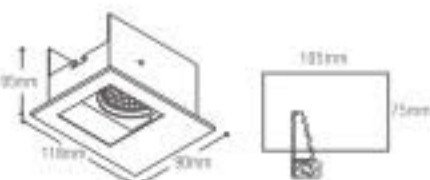

NDL571

- Lamp: 12V MR16 50W max.
- Material: Iron Punched
- Quantity/CTN(pcs): 24
- CTN Dimension: 405x285x270mm
- Lamp or transformer not included

Color:

WH SS

18 18

color code

NDL572

- Lamp: 12V MR16 2x50W max.
- Material: Iron Punched
- Quantity/CTN(pcs): 18
- CTN Dimension: 580x300x195mm
- Lamp or transformer not included