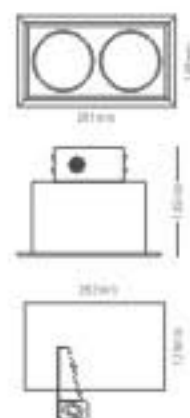

NDL502SD-QR80

- Lamp: 12V QR80 2x50W
- Material: Aluminum Frame, Iron Punched Housing
- Quantity/CTN(pcs): 4
- CTN Dimension: 420x355x350mm
- Include electronic transformer
  Lamp not included