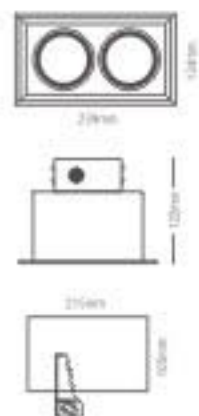

NDL501A

- Lamp: 12V QR111 50W
- Material: Aluminum Frame, Iron Punched Housing
- Quantity/CTN(pcs): 4
- CTN Dimension: 535x265x340mm
- Include electronic transformer
Lamp not included

NDL503A

- Lamp: 12V QR111 3x50W
- Material: Aluminum Frame, Iron Punched Housing
- Quantity/CTN(pcs): 2
- CTN Dimension: 580x265x355mm
- Include electronic transformer
Lamp not included

NDL504A

- Lamp: 12V QR111 4x50W
- Material: Aluminum Frame, Iron Punched Housing
- Quantity/CTN(pcs): 2
- CTN Dimension: 440x440x355mm
- Include electronic transformer
Lamp not included

NDL504LA

- Lamp: 12V QR111 4x50W
- Material: Aluminum Frame, Iron Punched Housing
- Quantity/CTN(pcs): 2
- CTN Dimension: 730x265x355mm
- Include electronic transformer
Lamp not included

NDL502SA

- Lamp: 12V MR16 2x50W max.
- Material: Aluminum Frame, Iron Punched Housing
- Quantity/CTN(pcs): 4
- CTN Dimension: 365x290x320mm
- Include electronic transformer
Lamp not included

NDL501SA

- Lamp: 12V MR16 50W max.
- Material: Aluminum Frame, Iron Punched Housing
- Quantity/CTN(pcs): 4
- CTN Dimension: 420x210x340mm
- Include electronic transformer
Lamp not included