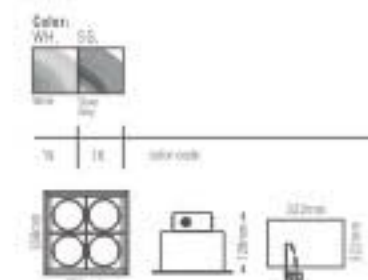

NDL501A

- Lamp: 12V QR111 50W
- Material: Aluminum Frame, Iron Punched Housing
- Quantity/CTN(pcs): 4
- CTN Dimension: 535x265x340mm
- Include electronic transformer
Lamp not included

NDL503A

- Lamp: 12V QR111 3x50W
- Material: Aluminum Frame, Iron Punched Housing
- Quantity/CTN(pcs): 2
- CTN Dimension: 580x265x355mm
- Include electronic transformer
Lamp not included

NDL504A

- Lamp: 12V QR111 4x50W
- Material: Aluminum Frame, Iron Punched Housing
- Quantity/CTN(pcs): 2
- CTN Dimension: 440x440x355mm
- Include electronic transformer
Lamp not included

NDL504LA

- Lamp: 12V QR111 4x50W
- Material: Aluminum Frame, Iron Punched Housing
- Quantity/CTN(pcs): 2
- CTN Dimension: 730x265x355mm
- Include electronic transformer
Lamp not included