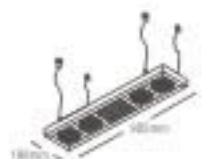

Halonix-NVC Suspension Multiple light series were designed skillfully, and show very nice looking. The Aluminum frame is assembled smartly, no visible screw on the outer surface. The gear box is combined with the fitting naturally silver grey painting is very suitable for commercial places.

Various lamp are designed in this series, say, QR111, MR16, GU10, G12, Rx7s, PAR30-L, PAR30, T8, CFL, etc.

The wire adjuster can adjust the length of the suspension wire. Push the beak, then the wire can be pull out or push in. The max. Length of the wire is 1.2M.

Every unit equipped a canopy for input wire connection.

NDL514E

- Lamp: 12V QR 111 4x50W
- Material: Aluminum
- Quantity/CTN(pcs): 2
- CTN Dimension: 1040x230x190mm
- Include electronic transformer; Lamp not included

Color:

SS

18 color code

NDL512E

- Lamp: 12V QR 111 2x50W
- Material: Aluminum
- Quantity/CTN(pcs): 2
- CTN Dimension: 610x230x190mm
- Include electronic transformer; Lamp not included

Color:

SS

18 color code

NDL516E

- Lamp: 12V QR 111 6x50W
- Material: Aluminum
- Quantity/CTN(pcs): 2
- CTN Dimension: 1375x230x190mm
- Include electronic transformer; Lamp not included

Color:

SS

18 color code