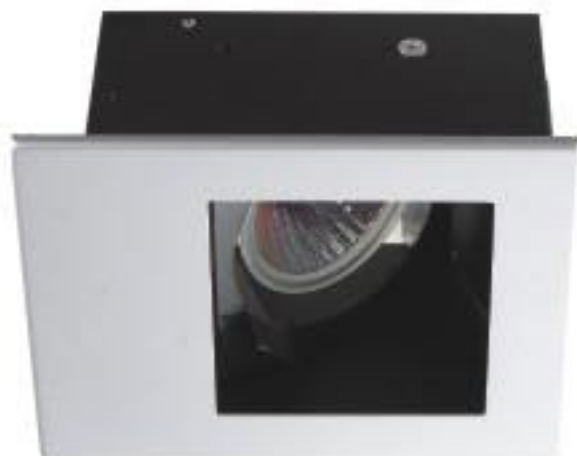

NDL571

- Lamp: 12V MR16 50W max.
- Material: Iron Punched
- Quantity/CTN(pcs): 24
- CTN Dimension: 405x285x270mm
- Lamp or transformer not included

Color:

WH SS

18 18

color code

NDL572

- Lamp: 12V MR16 2x50W max.
- Material: Iron Punched
- Quantity/CTN(pcs): 18
- CTN Dimension: 580x300x195mm
- Lamp or transformer not included

Color:

WH SS

18 18

color code

NDL573

- Lamp: 12V MR16 3x50W max.
- Material: Iron Punched
- Quantity/CTN(pcs): 8
- CTN Dimension: 395x250x195mm
- Lamp or transformer not included

Color:

WH SS

18 18

color code