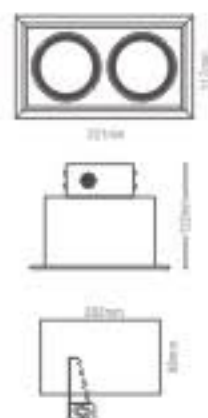

NDL502SD

- Lamp: 12V MR16 2x50W max.
- Material: Aluminum Frame, Iron Punched Housing
- Quantity/CTN(pcs): 4
- CTN Dimension: 365x270x320mm
- Include electronic transformer
  Lamp not included

12 16 color code

NDL501SD

- Lamp: 12V MR16 50W max.
- Material: Aluminum Frame, Iron Punched Housing
- Quantity/CTN(pcs): 4
- CTN Dimension: 420x210x340mm
- Include electronic transformer
  Lamp not included

12 16 color code

NDL503SD

- Lamp: 12V MR16 3x50W max.
- Material: Aluminum Frame, Iron Punched Housing
- Quantity/CTN(pcs): 4
- CTN Dimension: 370x365x320mm
- Include electronic transformer
  Lamp not included

12 16 color code

NDL504SD

- Lamp: 12V MR16 4x50W max.
- Material: Aluminum Frame, Iron Punched Housing
- Quantity/CTN(pcs): 4
- CTN Dimension: 455x365x320mm
- Include electronic transformer
  Lamp not included

12 16 color code