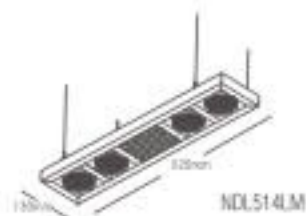

NDL514LM

- Lamp: 12V MR16 4x50W max.
- Material: Aluminum
- Quantity/CTN(pcs): 2
- CTN Dimension: 660x170x250mm
- Include transformer
- Lamp not included

Color:

16 color code

NDL514LG

- Lamp: 220V GU10 4x50W max.
- Material: Aluminum
- Quantity/CTN(pcs): 2
- CTN Dimension: 500x160x225mm
- No need transformer
- Lamp not included

Color:

16 color code

NDL514RM

- Lamp: 12V MR16 4x50W max.
- Material: Aluminum
- Quantity/CTN(pcs): 2
- CTN Dimension: 380x280x250mm
- Include transformer
- Lamp not included

Color:

16 color code

NDL514RG

- Lamp: 220V GU10 4x50W max.
- Material: Aluminum
- Quantity/CTN(pcs): 2
- CTN Dimension: 380x280x225mm
- No need transformer
- Lamp not included

Color:

16 color code