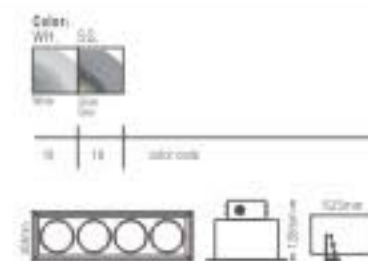

NDL504LA

- Lamp: 12V QR111 4x50W
- Material: Aluminum Frame, Iron Punched Housing
- Quantity/CTN(pcs): 2
- CTN Dimension: 730x265x355mm
- Include electronic transformer
  Lamp not included