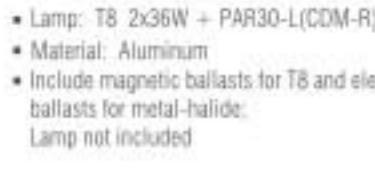

Color:

Size:

18 | color code

NDL514FP-L/236-270

- Lamp: T8 2x36W + PAR30-L(CDM-R) 2x70W
- Material: Aluminum
- Include magnetic ballasts for T8 and electronic ballasts for metal-halide. Lamp not included

Color: