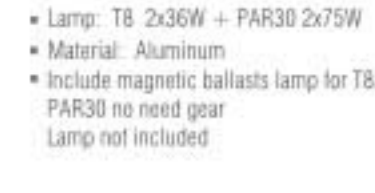

NDL514FP/236-275

- Lamp: T8 2x36W + PAR30 2x75W
- Material: Aluminum
- Include magnetic ballasts lamp for T8, PAR30 no need gear. Lamp not included