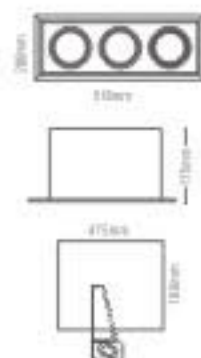

NDL593BHNH