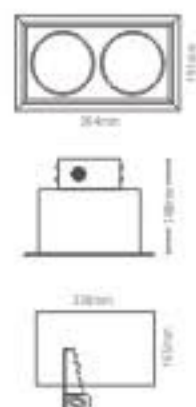

NDL502SB

- Lamp: 12V MR16 2x50W max.
- Material: Aluminum Frame, Iron Punched Housing
- Quantity/CTN(pcs): 4
- CTN Dimension: 365x290x320mm
- Include electronic transformer
Lamp not included

NDL501SB

- Lamp: 12V MR16 50W max.
- Material: Aluminum Frame, Iron Punched Housing
- Quantity/CTN(pcs): 4
- CTN Dimension: 420x210x340mm
- Include electronic transformer
Lamp not included

NDL503SB

- Lamp: 12V MR16 3x50W max.
- Material: Aluminum Frame, Iron Punched Housing
- Quantity/CTN(pcs): 4
- CTN Dimension: 405x365x320mm
- Include electronic transformer
Lamp not included

NDL504SB

- Lamp: 12V MR16 4x50W max.
- Material: Aluminum Frame, Iron Punched Housing
- Quantity/CTN(pcs): 2
- CTN Dimension: 335x335x370mm
- Include electronic transformer
Lamp not included

NDL504SLB

- Lamp: 12V MR16 4x50W max.
- Material: Aluminum Frame, Iron Punched Housing
- Quantity/CTN(pcs): 4
- CTN Dimension: 500x365x320mm
- Include electronic transformer
Lamp not included

NDL502D

- Lamp: 12V QR111 2x50W
- Material: Aluminum Frame, Iron Punched Housing
- Quantity/CTN(pcs): 2
- CTN Dimension: 440x265x355mm
- Include electronic transformer
Lamp not included