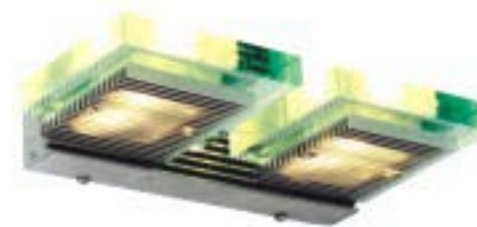

NNL313-2

- Lamp: 12V JC G4 2x20W
- Aluminum fitting combined with thick glass trim surround
- Built-in 12V 50W electronic transformer, with lamp
- Quantity/CTN(pcs): 2
- CTN Dimension: 650x200x115mm