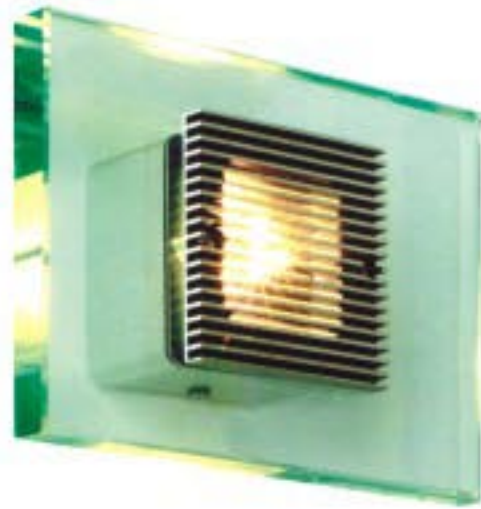

## Wall Light

### Features:

- Distinctive Europe-style design of aluminium trim matched with 19mm thick
- Glass and possessing European style of compactness and smoothness, and
- Providing warm and comfortable lighting ambience

## NNL306

- Lamp: 12V JC G4 20W
- Aluminum fitting combined with heavy glass trim surround
- Rear mounting box sets the faceplate 43mm from the wall
- Built-in 12V 50W electronic transformer, with lamp
- Quantity/CTN(pcs): 4
- CTN Dimension: 510x205x265mm

## NNL306-2

- Lamp: 12V JC G4 2x20W
- Aluminum fitting combined with heavy glass trim surround
- Rear mounting box sets the faceplate 43mm from the wall
- Built-in 12V 50W electronic transformer, with lamp
- Quantity/CTN(pcs): 2
- CTN Dimension: 416x205x260mm