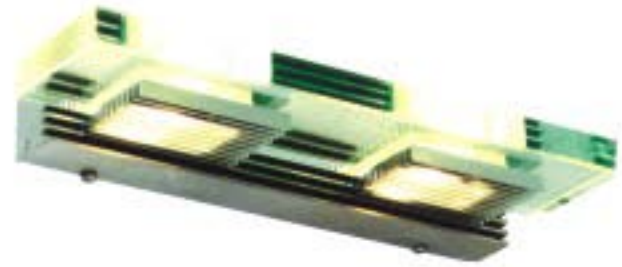

## NNL306-2

- Lamp: 12V JC G4 2x20W
- Aluminum fitting combined with heavy glass trim surround
- Rear mounting box sets the faceplate 43mm from the wall
- Built-in 12V 50W electronic transformer, with lamp
- Quantity/CTN(pcs): 2
- CTN Dimension: 416x205x260mm

## NNL306R

- Lamp: 12V JC G4 20W
- Aluminum fitting combined with heavy glass trim surround
- Rear mounting box sets the faceplate 43mm from the wall
- Built-in 12V 50W electronic transformer, with lamp
- Quantity/CTN(pcs): 2
- CTN Dimension: 416x205x260mm

## NNL306R-2

- Lamp: 12V JC G4 2x20W
- Aluminum fitting combined with heavy glass trim surround
- Rear mounting box sets the faceplate 43mm from the wall
- Built-in 12V 50W electronic transformer, with lamp
- Quantity/CTN(pcs): 2
- CTN Dimension: 416x205x260mm

### NNL311

- Lamp: 12V JC G4 20W
- Aluminum fitting combined with thick glass trim surround
- Built-in 12V 50W electronic transformer, with lamp
- Quantity/CTN(pcs): 2
- CTN Dimension: 510x165x225mm