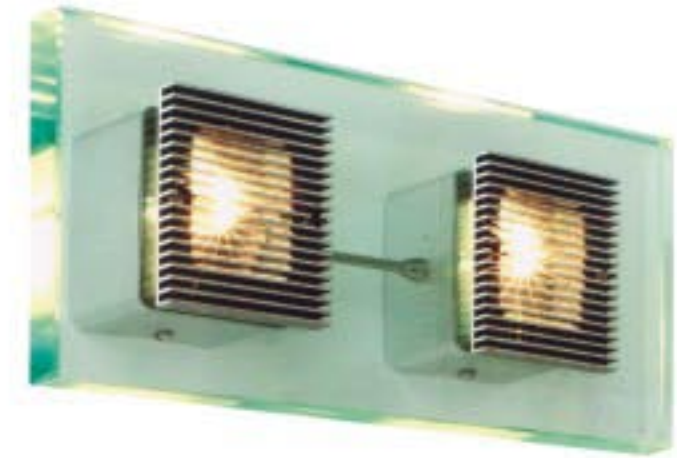

## Wall Light

## NNL306

- Lamp: 12V JC G4 20W
- Aluminum fitting combined with heavy glass trim surround
- Rear mounting box sets the faceplate 43mm from the wall
- Built-in 12V 50W electronic transformer, with lamp
- Quantity/CTN(pcs): 4
- CTN Dimension: 510x205x265mm

## NNL306-2

- Lamp: 12V JC G4 2x20W
- Aluminum fitting combined with heavy glass trim surround
- Rear mounting box sets the faceplate 43mm from the wall
- Built-in 12V 50W electronic transformer, with lamp
- Quantity/CTN(pcs): 2
- CTN Dimension: 416x205x260mm

## NNL306R

- Lamp: 12V JC G4 20W
- Aluminum fitting combined with heavy glass trim surround
- Rear mounting box sets the faceplate 43mm from the wall
- Built-in 12V 50W electronic transformer, with lamp
- Quantity/CTN(pcs): 2
- CTN Dimension: 416x205x260mm