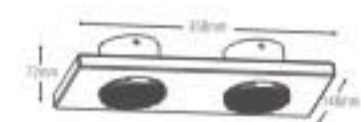

- Lamp: 12V JC G4 2x20W
- Aluminum fitting combined with heavy glass trim surround
- Rear mounting box sets the faceplate 43mm from the wall
- Built-in 12V 50W electronic transformer, with lamp
- Quantity/CTN(pcs): 2
- CTN Dimension: 416x205x260mm