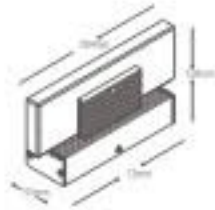

## NNL306R

- Lamp: 12V JC G4 20W
- Aluminum fitting combined with heavy glass trim surround
- Rear mounting box sets the faceplate 43mm from the wall
- Built-in 12V 50W electronic transformer, with lamp
- Quantity/CTN(pcs): 2
- CTN Dimension: 416x205x260mm

## NNL306R-2

- Lamp: 12V JC G4 2x20W
- Aluminum fitting combined with heavy glass trim surround
- Rear mounting box sets the faceplate 43mm from the wall
- Built-in 12V 50W electronic transformer, with lamp
- Quantity/CTN(pcs): 2
- CTN Dimension: 416x205x260mm

### NNL311

- Lamp: 12V JC G4 20W
- Aluminum fitting combined with thick glass trim surround
- Built-in 12V 50W electronic transformer, with lamp
- Quantity/CTN(pcs): 2
- CTN Dimension: 510x165x225mm