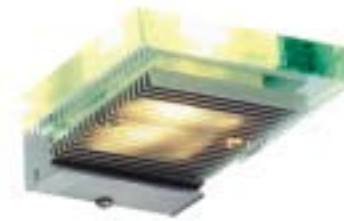

NNL312

- Lamp: 12V JC G4 20W
- Aluminum fitting combined with thick glass trim surround
- Rear mounting box sets the faceplate 36mm from the wall
- Built-in 12V 50W electronic transformer, with lamp
- Quantity/CTN(pcs): 2
- CTN Dimension: 470x225x200mm