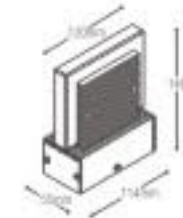

NNL313

- Lamp: 12V JC G4 20W
- Aluminum fitting combined with thick glass trim surround
- Built-in 12V 50W electronic transformer, with lamp
- Quantity/CTN(pcs): 2
- CTN Dimension: 650x200x115mm