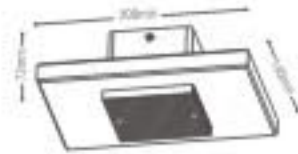

NNL306

- Lamp: 12V JC G4 20W
- Aluminum fitting combined with heavy glass trim surround
- Rear mounting box sets the faceplate 43mm from the wall
- Built-in 12V 50W electronic transformer, with lamp
- Quantity/CTN(pcs): 4
- CTN Dimension: 510x205x265mm

NNL306-2

- Lamp: 12V JC G4 2x20W
- Aluminum fitting combined with heavy glass trim surround
- Rear mounting box sets the faceplate 43mm from the wall
- Built-in 12V 50W electronic transformer, with lamp
- Quantity/CTN(pcs): 2
- CTN Dimension: 416x205x260mm

NNL306R

- Lamp: 12V JC G4 20W
- Aluminum fitting combined with heavy glass trim surround
- Rear mounting box sets the faceplate 43mm from the wall
- Built-in 12V 50W electronic transformer, with lamp
- Quantity/CTN(pcs): 2
- CTN Dimension: 416x205x260mm

NNL306R-2

- Lamp: 12V JC G4 2x20W
- Aluminum fitting combined with heavy glass trim surround
- Rear mounting box sets the faceplate 43mm from the wall
- Built-in 12V 50W electronic transformer, with lamp
- Quantity/CTN(pcs): 2
- CTN Dimension: 416x205x260mm