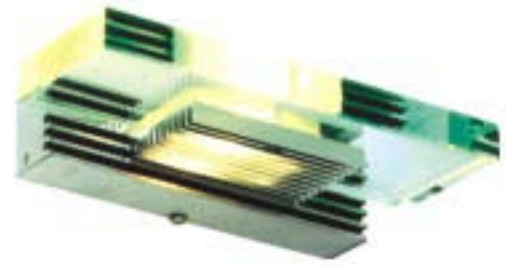

## NNL306

- Lamp: 12V JC G4 20W
- Aluminum fitting combined with heavy glass trim surround
- Rear mounting box sets the faceplate 43mm from the wall
- Built-in 12V 50W electronic transformer, with lamp
- Quantity/CTN(pcs): 4
- CTN Dimension: 510x205x265mm

## NNL306-2

- Lamp: 12V JC G4 2x20W
- Aluminum fitting combined with heavy glass trim surround
- Rear mounting box sets the faceplate 43mm from the wall
- Built-in 12V 50W electronic transformer, with lamp
- Quantity/CTN(pcs): 2
- CTN Dimension: 416x205x260mm

## NNL306R

- Lamp: 12V JC G4 20W
- Aluminum fitting combined with heavy glass trim surround
- Rear mounting box sets the faceplate 43mm from the wall
- Built-in 12V 50W electronic transformer, with lamp
- Quantity/CTN(pcs): 2
- CTN Dimension: 416x205x260mm

## NNL306R-2

- Lamp: 12V JC G4 2x20W
- Aluminum fitting combined with heavy glass trim surround
- Rear mounting box sets the faceplate 43mm from the wall
- Built-in 12V 50W electronic transformer, with lamp
- Quantity/CTN(pcs): 2
- CTN Dimension: 416x205x260mm