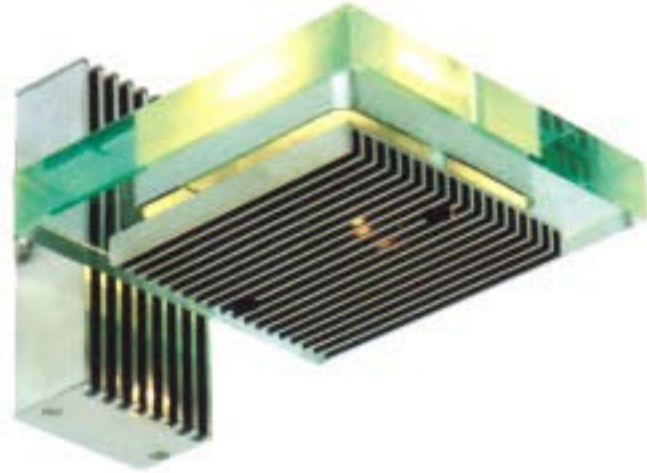

NNL314

- Lamp: 12V JC G4 20W
- Aluminum fitting combined with thick glass trim surround
- Built-in 12V 50W electronic transformer, with lamp
- Quantity/CTN(pcs): 2
- CTN Dimension: 450x180x200mm