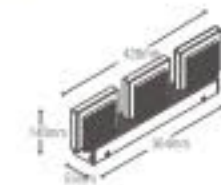

NNL313-3

- Lamp: 12V JC G4 3x20W
- Aluminum fitting combined with thick glass trim surround
- Built-in 12V 60W electronic transformer, with lamp
- Quantity/CTN(pcs): 2
- CTN Dimension: 480x200x215mm