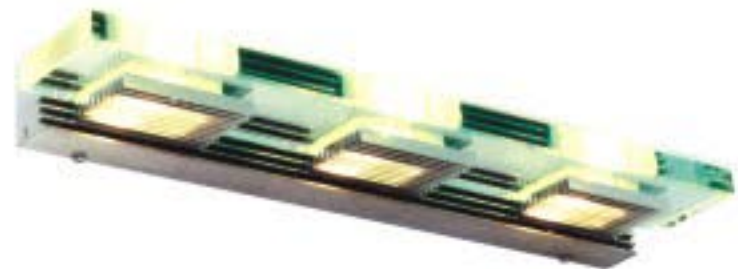

NNL311-3

- Lamp: 12V JC G4 3x20W
- Aluminum fitting combined with thick glass trim surround
- Built-in 12V 60W electronic transformer, with lamp
- Quantity/CTN(pcs): 2
- CTN Dimension: 550x168x220mm