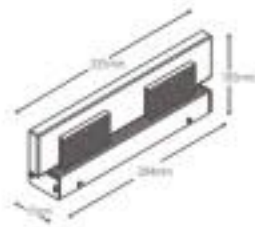

NNL311-2

- Lamp: 12V JC G4 2x20W
- Aluminum fitting combined with thick glass trim surround
- Built-in 12V 50W electronic transformer, with lamp
- Quantity/CTN(pcs): 2
- CTN Dimension: 530x168x225mm